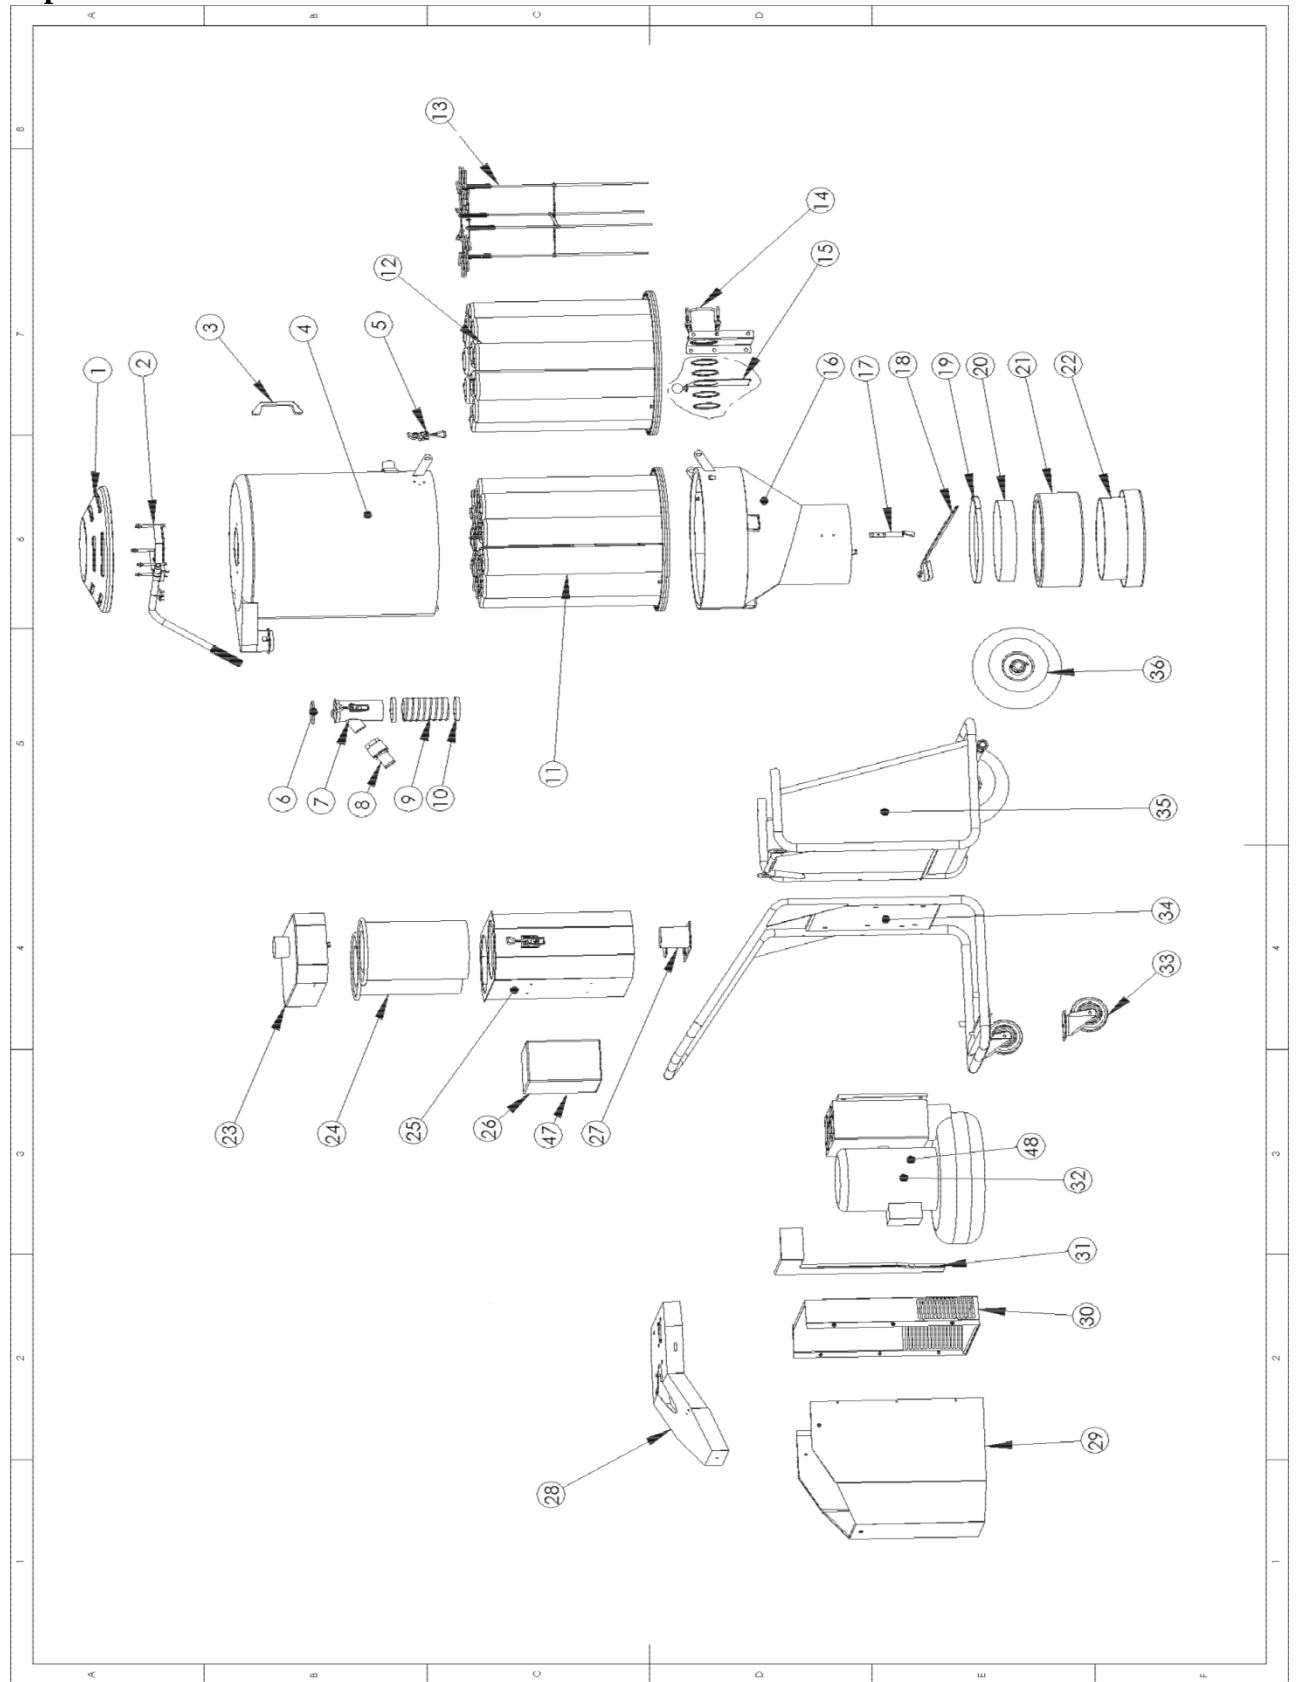

Exploded view T7500/T8600

Spare parts list T7500/T8600

Pos	Antal/ Qty	T8600	Benämning / Description
1	1	200600656	Top cover
2	1	200600655	Filter cleaning unit
3	1	200600658	Handle
4	1	200600657	Tank complete
5	5	200600606	Excentric lock kit
6	1	1351239	O-ring
7	1	80830	Air regulator tube
8	1	80683	Valve
9	0.15	1332039	Hose
10	2	1357072	Hose clamp.
11	1	200600596	Filter package complete
12	1	200600618	Filter kit
13	1	200600612	Filter stretcher
14	1	200600653	Hose connection
15	1	200600652	Valve incl. gasket
16	1	200600620	Lower tank complete
17	2	200600654	Holder kit
18	1	200600621	Flap complete
19	1	1371001	Belt
20	1	1351162	Anti skid
21	0,25	1376013	Longopac
22	1	200600536	Holder for longopac
23	1	200600716	Cover filter holder
24	2	200600605	HEPA filter kit
25	1	200600715	HEPA filter holder
26	1	1262009	Electrical box 7,5kW 230V 60HZ
27	1	200600718	Fan hold complete
28	1	200600717	Cover complete
29	1	200600712	Sweep complete
30	1	200600714	Back cover complete
31	1	200600713	Exhaust plate complete
32	1	200900046	SCA40-750T FAN, 3x208V
33	2	25320	Wheel
34	1	200600719	Wagon back
35	1	200600720	Wagon front
36	2	200600721	Wheel
37	1	200700186	Bolt kit
38	1	1232009	H76/10 Hose complite
39	1	200600101	Hose connection female
40	1	200600100	Hose connection male
41	1	1225083	HR51/7.5 Hose complete
42	2	1335011	Fitting A51B
43	1	8077	Reduction tube 76-50
44	1	1224035	Handle, 2 part
45	1	1326087	Floor tool
46	1	1340004	Rubber blade
47	1	1262010	Electrical box 8.6 kW 480V 60HZ
48	1	5352003	SCA40-860T FAN, 3x480V