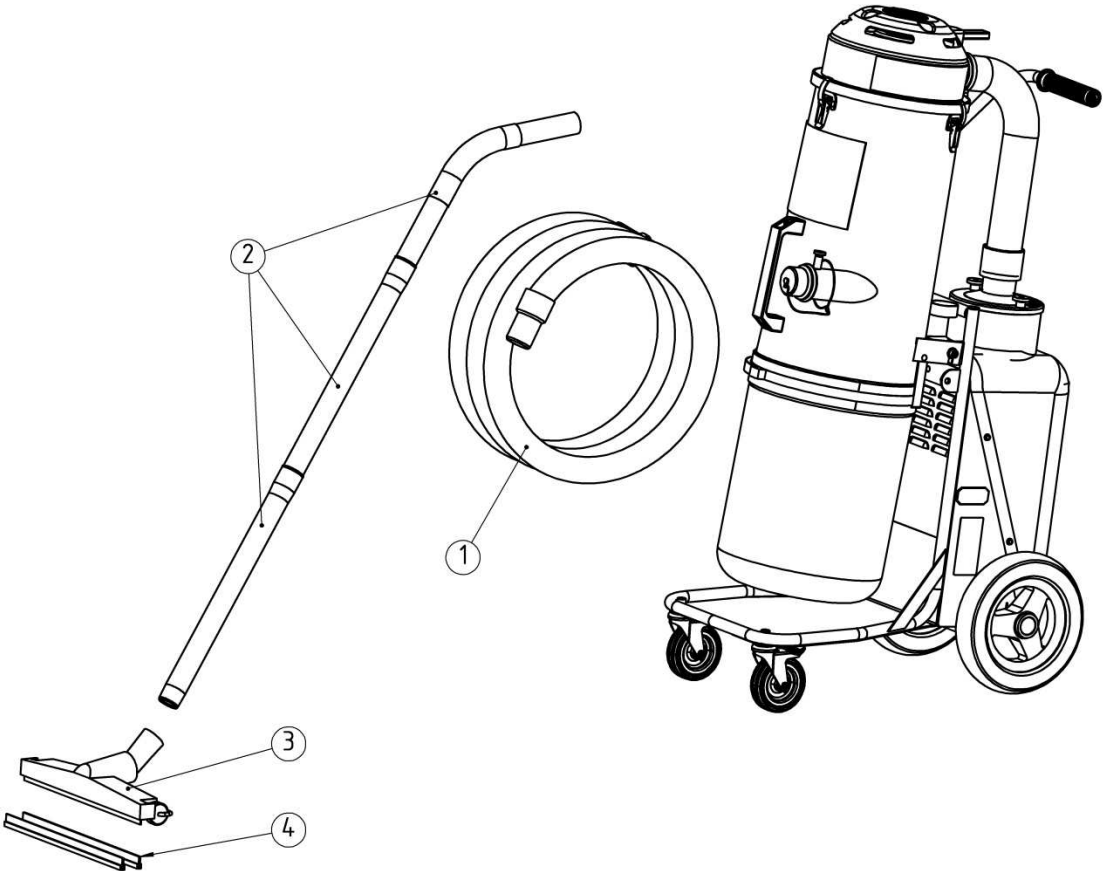

ACCESSORIES S13

S13		ACCESSORIES		
Pos	P.E Article Number	HVA Article Number	Description	QTY
1	200900281	590437201	HOSE 38mm x 4m	1
2	6324034	590428601	KC004 SUCTION PIPE	1
3	1326054	590428401	GRD370 FLOOR TOOL	1
4	1340011	591687601	D370A RUBBER BLADES	1