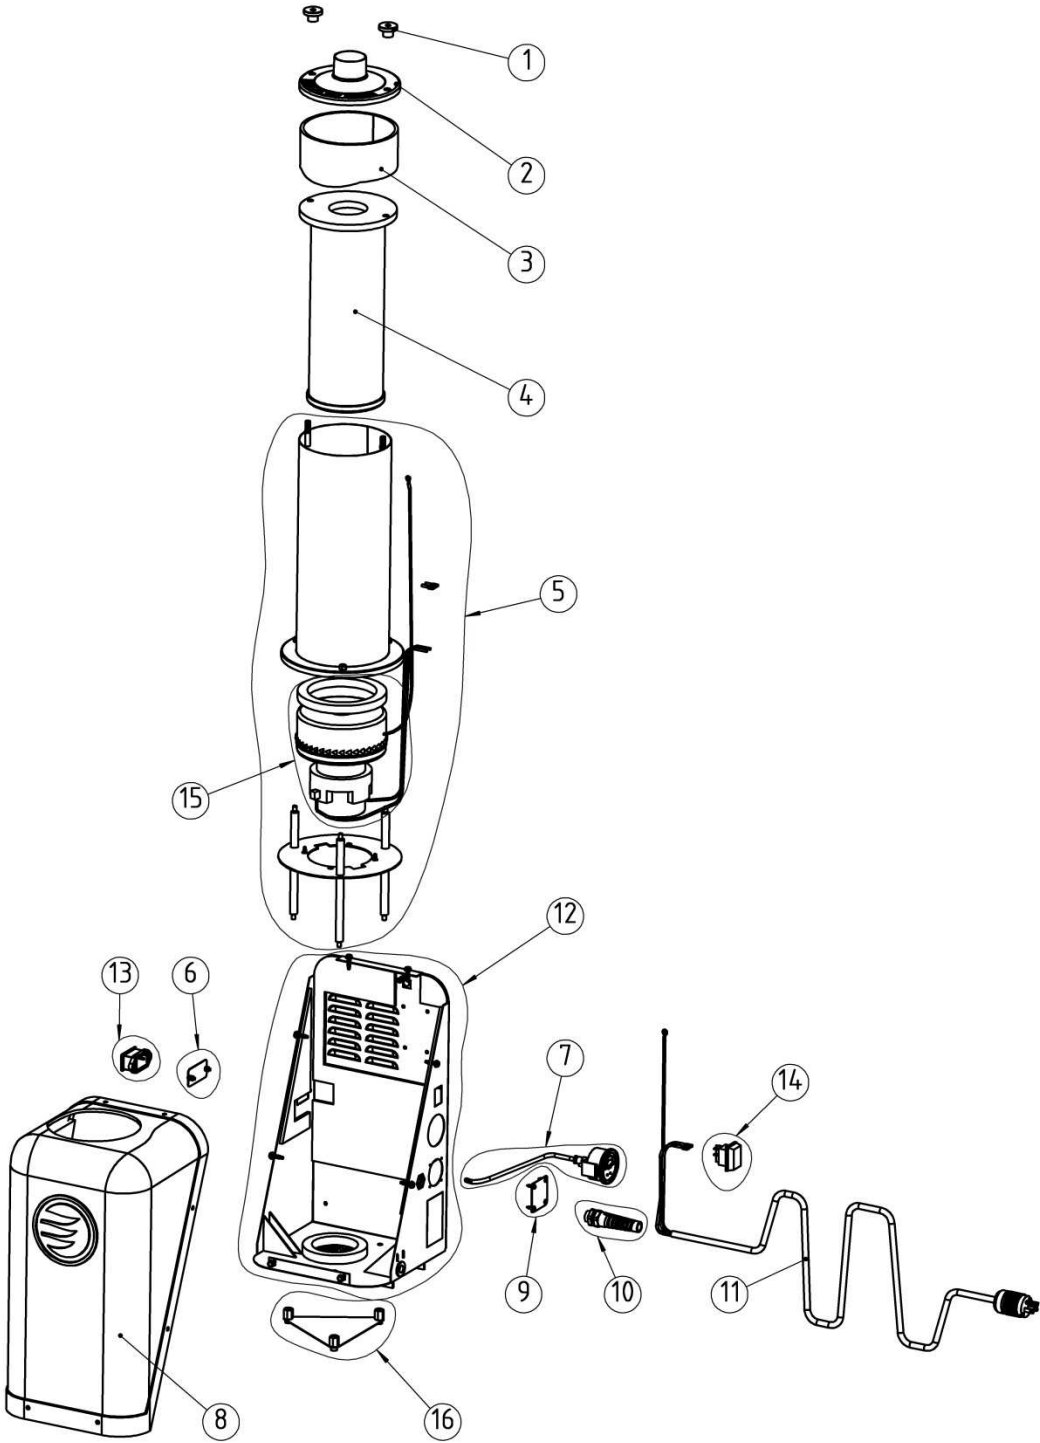

S13 120V

MOTOR PACKAGE

S13

120V MOTOR PACKAGE

Pos	P.E Article Number	HVA Article Number	Description	QTY
1	201100128	590400701	NUT	2
2	201000121	590398901	FILTER COVER KIT	1
3	201100127	590400401	SEALING PACKING	1
4	200700070a	590429801	HEPA FILTER S-LINE USA	1
5	201100144a	590415701	ENGINE TUBE KIT (WITH NIPPLE) PACKING US	1
6	201100129a	590415601	COUNTER COVER PACKING(STEEL VERSION)	1
7	200700413	590396701	MANOMETER, KIT	1
8	200600482a	590476901	ENGINE COVER ETL VERSION, KIT	1
9	201100148a	590477201	OUTLET COVER KIT (STEEL VERSION)	1
10	201100150	590402501	CABLE FIX KIT (PG13)	1
11	201500176	590402801	CORD SET PACKING (NEMA 5-15P)	1
12	201000134a	590477001	CHASSI ETL VERSION COMPLETE KIT	1
13	201000133	590415301	COUNTER KIT (OPTIONAL S13)	1
14	201100151	590402601	SWITCH PACKING 120V	1
15	200800227	590397301	MOTOR KIT 120V 1200W KIT	1
16	201500175	590476801	BOTTOM COVER KIT	1