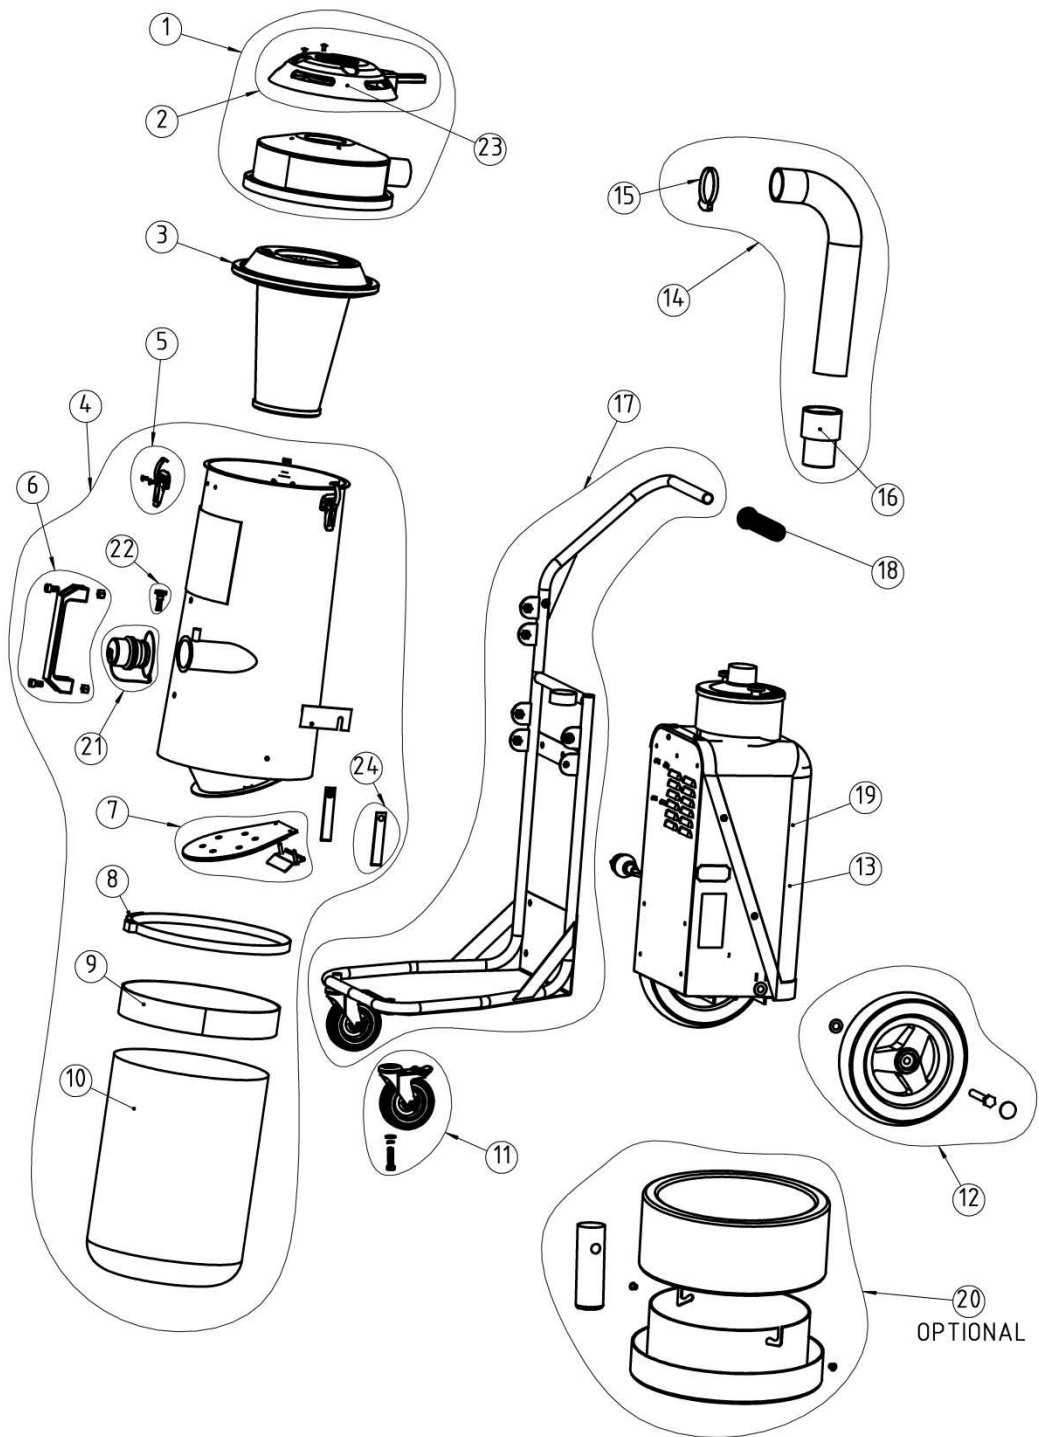

S13 230V, S13 120V

EXPLODED VIEW

S13 230V, S13 120V		EXPLODED VIEW		
Pos	P.E Article Number	HVA Article Number	Description	QTY
1	201000117	590476201	TOP COVER ASSEMBLY PACKING (ex.S13)	1
2	201000118	590415001	CLEAN UNIT KIT	1
3	201000016	590397401	FILTER	1
4	201000119	590476301	TANK COMPLETE (ex.S13)	1
5	200600799	590396401	HOLDER KIT	3
6	201000120	590398801	HANDLE KIT	1
7	201000116	590398601	FLAP ASSEMBLY KIT	1
8	201100140	590401801	BELT PACKING	1
9	201100141	590402301	ANTI-SKID PACKING	1
10	12760008	590396101	PLASTIC BAG 25PACK	1
11	200800152	590397201	FRONT WHEEL KIT	1
12	200800151	590397001	REAR WHEEL KIT	1
13	201100146	590476701	ENGINE PACK 230V PACKING	1
14	201000123	590399001	HOSE KET S13 PACKING	1
15	201100137	590400801	HOSE CLAMP60-65MM PACKING	1
16	201100125	590438101	HOSE END A51B PACKING	1
17	201000124	590399201	WAGON COMPLETE PACKING	1
18	201100138	590401301	HANDLE WAGON (ex. S13) PACKING	1
19	201100146a	590477101	ENGINE PACK 120V PACKING	1
20	201000115	590398501	LONGOPAC KIT PACKING	1
21	201000122	590415101	INLET SEAL COMPLETE SET PACKING	1
22	201100139	590401601	LOCKING DEVICE PACKING	1
23	201000670	590399601	TOP COVER KIT ex. CLEAN UNIT	1
24	201500174	590402701	BELT HOLDER KIT (ex.S13)	1

ACCESSORIES S13

S13		ACCESSORIES		
Pos	P.E Article Number	HVA Article Number	Description	QTY
1	200900281	590437201	HOSE 38mm x 4m	1
2	6324034	590428601	KC004 SUCTION PIPE	1
3	1326054	590428401	GRD370 FLOOR TOOL	1
4	1340011	591687601	D370A RUBBER BLADES	1