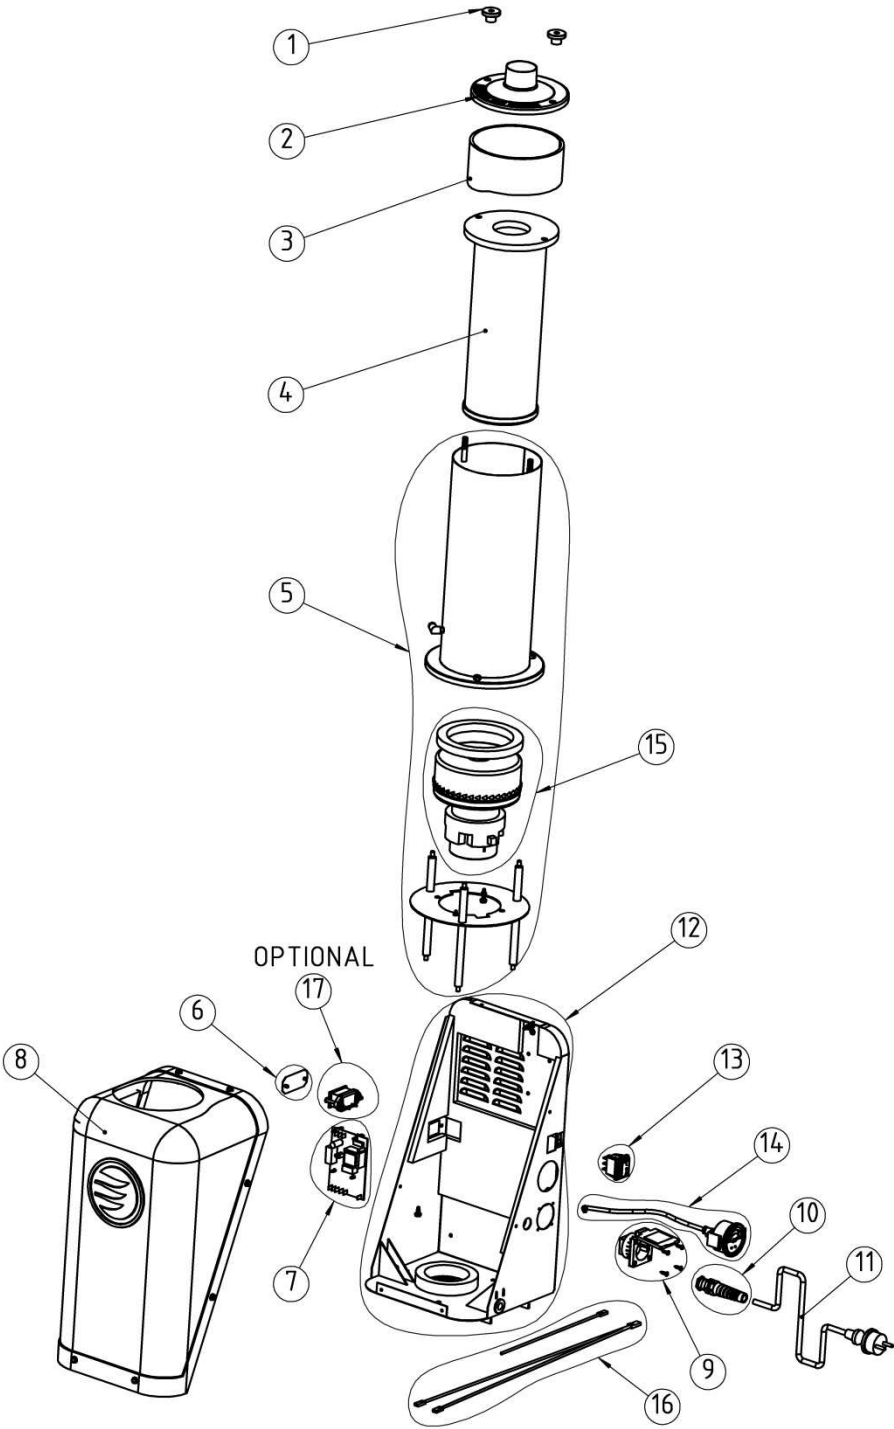

S13 230V

MOTOR PACKAGE

S13

230V MOTOR PACKAGE

Pos	P.E Article Number	HVA Article Number	Description	QTY
1	201100128	590400701	NUT	2
2	201000121	590398901	FILTER COVER KIT	1
3	201100127	590400401	SEALING PACKING	1
4	200700070	590429801	HEPA FILTER S-LINE	1
5	201100144	590415501	ENGINE TUBE KIT (WITH NIPPLE) PACKING	1
6	201100129	590476601	COUNTER COVER PACKING	1
7	201000764	590399801	CIRCUIT BOARD KIT	1
8	200600482	590476101	ENGINE COVER, KIT	1
9	200600408	590396301	ELECTRICAL OUTLET KIT	1
10	201000141	590399501	CABLE FIX KIT (PG11)	1
11	201100132	590401001	CORD SET PACKING	1
12	201000134	590476501	CHASSI COMPLETE KIT	1
13	201100236	590403001	SWITCH PACKING	1
14	200700413	590396701	MANOMETER, KIT	1
15	200800060	590396901	MOTOR KIT 230V KIT	1
16	201100147	590402401	CABLE KIT (ex.S13)	1
17	201000133	590415301	COUNTER KIT (OPTIONAL S13)	1