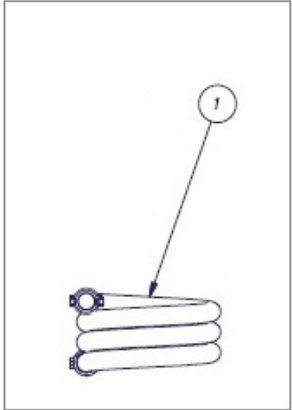

Sprängskiss C5500

Exploded view C5500

accessories

Number 967735201

Pos	Article Number	Description	QTY
1	592236001	WAGON KIT (ex. C5500)	1
2	590480001	UPPER TANK KIT (ex. C5500)	1
3	590426901	LONGOPAC HOLDER KIT	1
4	590402301	ANTI-SKID KIT	2
5	N/A		4
6	590456901	M6X8 SCREW FZB LOW HEAD	2
7	590456801	MKSM6 NUT	2
8	590433901	EXCENTRIC LOCK KIT	2
9	590401801	BELT KIT	1
10	590480101	LOWER TANK KIT (ex. C5500)	1
11	590457801	TANK CAMLOK KIT (ex. C5500)	1
12	590458001	SWIVEL WHEELS 2 PCS KIT (ex. C5500)	1
13	590457901	FRONT WHEELS 2 PCS KIT (ex. C5500)	1
14	590456601	FLAP COMPLETE DIMENSION 215 mm (2503)	1
(Accessories) 1	590437001	PU76/10 ANTISTATIC HOSE 2xCAMLOK FEMALE	1