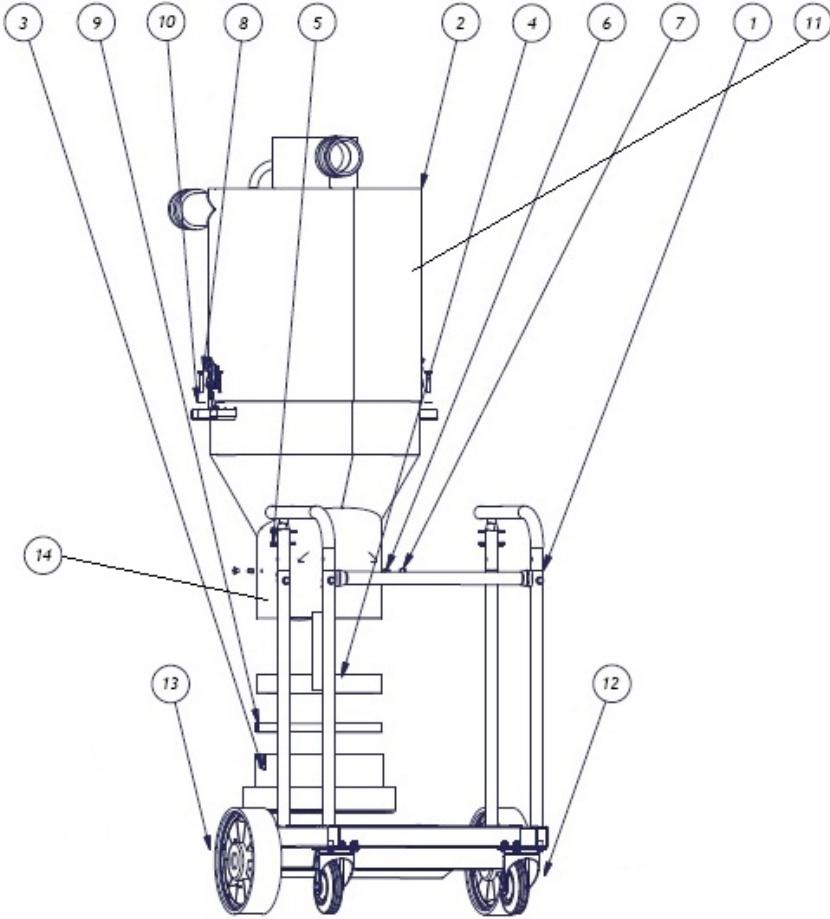

Sprängskiss C5500

Exploded view C5500

accessories

Number 967735201

Pos	Article Number	Description	QTY
1	592236001	WAGON KIT (ex. C5500)	1
2	590480001	UPPER TANK KIT (ex. C5500)	1
3	590426901	LONGOPAC HOLDER KIT	1
4	590402301	ANTI-SKID KIT	2
5	N/A		4
6	590456901	M6X8 SCREW FZB LOW HEAD	2
7	590456801	MKSM6 NUT	2
8	590433901	EXCENTRIC LOCK KIT	2
9	590401801	BELT KIT	1
10	590480101	LOWER TANK KIT (ex. C5500)	1
11	590457801	TANK CAMLOK KIT (ex. C5500)	1
12	590458001	SWIVEL WHEELS 2 PCS KIT (ex. C5500)	1
13	590457901	FRONT WHEELS 2 PCS KIT (ex. C5500)	1
14	590456601	FLAP COMPLETE DIMENSION 215 mm (2503)	1
(Accessories) 1	590437001	PU76/10 ANTISTATIC HOSE 2xCAMLOK FEMALE	1