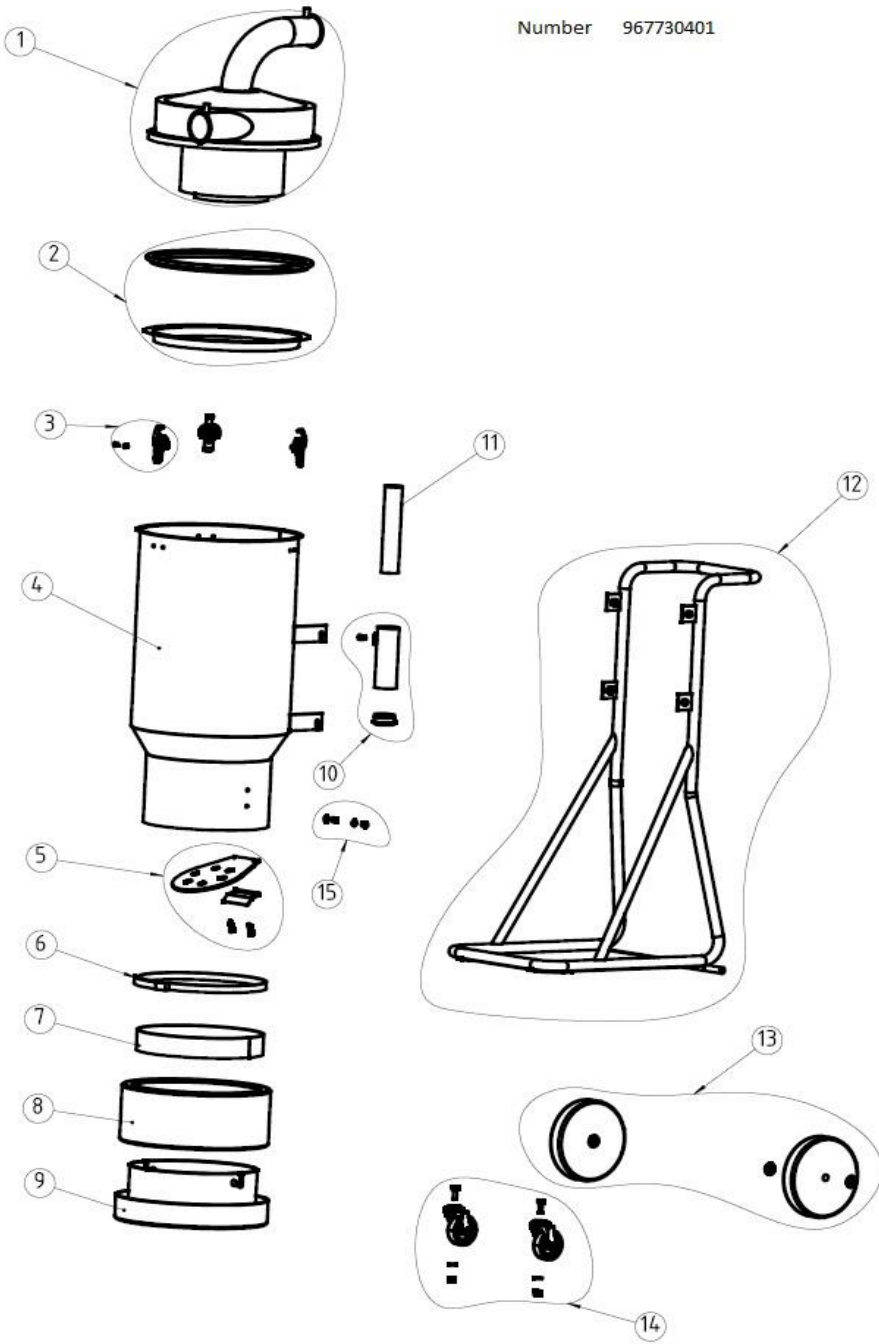

Number 967730401

| Pos | Article Number | Description | QTY |
|------------|-----------------------|--------------------------|------------|
| 1 | 591242201 | PRE-SEPARATOR TOP COVER | 1 |
| 2 | 590457001 | INNER RING + SEALING KIT | 1 |
| 3 | 590396401 | TOP COVER HOLDER KIT | 3 |
| 4 | 590457101 | TANK KIT | 1 |
| 5 | 590398601 | FLAP KIT | 1 |
| 6 | 590401801 | BELT KIT | 1 |
| 7 | 590402301 | ANTI-SKID KIT | 1 |
| 8 | 590429201 | LONGOPAC KIT (4 PCS) | 1 |
| 9 | 590426901 | LONGOPAC HOLDER KIT | 1 |
| 10 | 590426401 | CLIP HOLDER KIT | 1 |
| 11 | N/A | | 1 |
| 12 | 590457201 | WAGON COMPLETE | 1 |
| 13 | 590457401 | REAR WHEEL KIT | 1 |
| 14 | 590457301 | FRONT WHEEL KIT | 1 |
| 15 | 590457501 | TANK ASSMEBLY SCREW KIT | 1 |