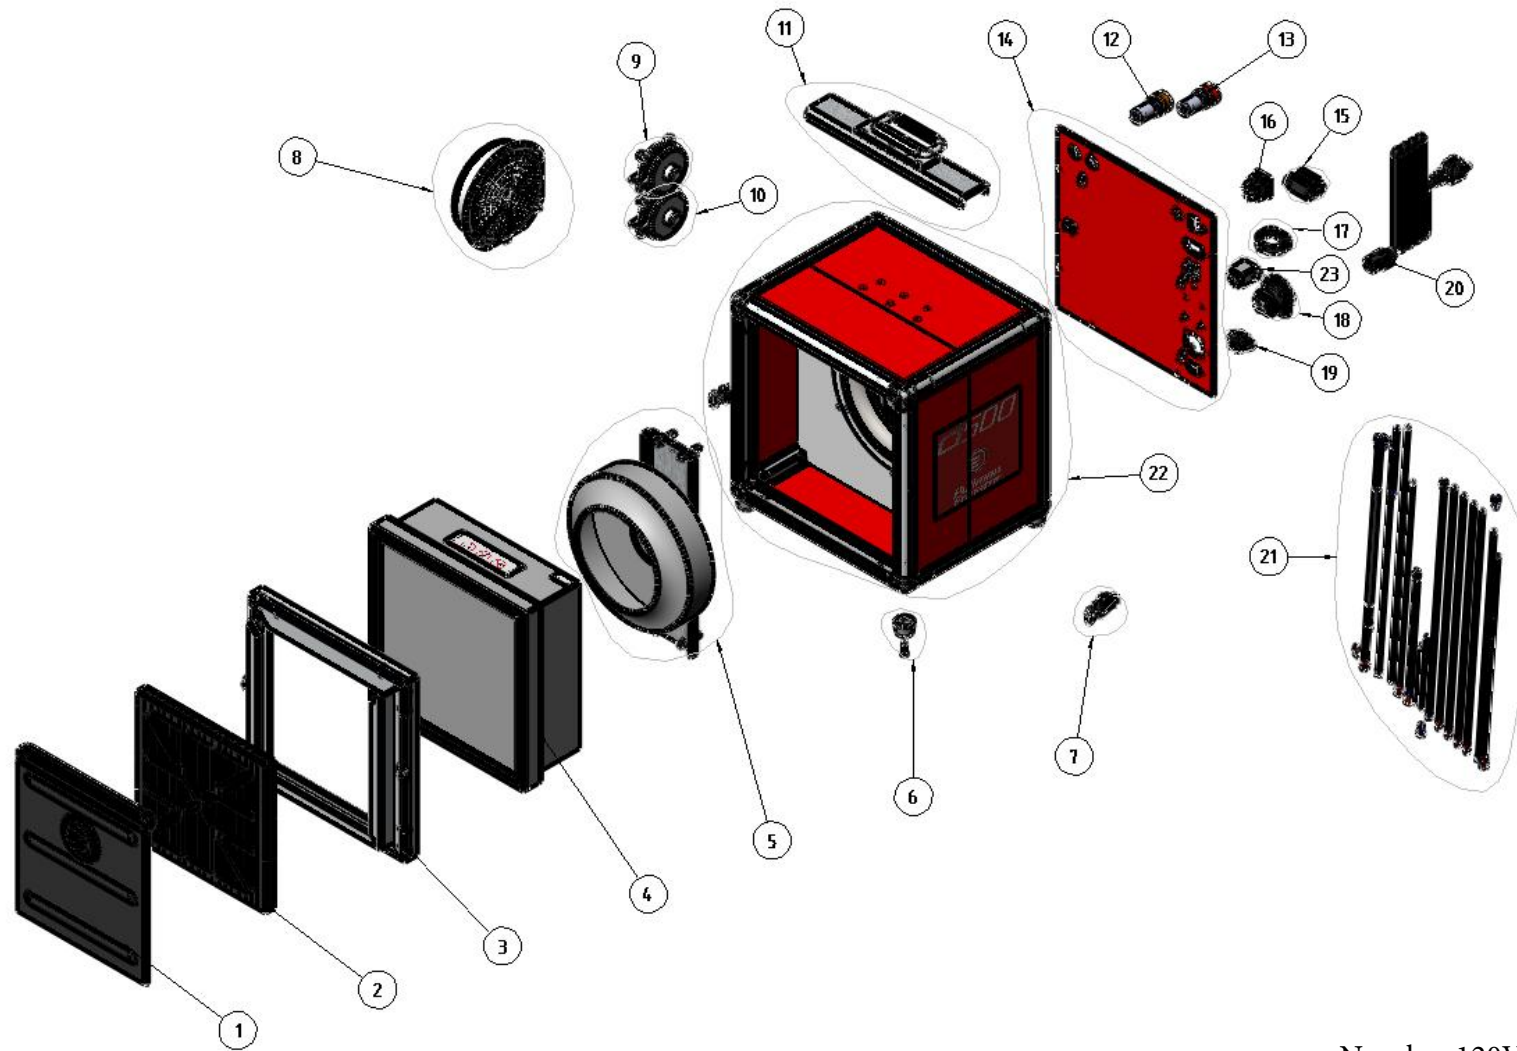

A1000

Number 120V
Number 230V

967757101
967756801

Pos	Article Number	Description	QTY
1	590480801	PRE-FILTER PROTECT COVER (ex.A1000)	1
2	590430001	PRE-FILTER 12X12X1 INCH (ex.A1000)	1
3	592017001	FRONT FRAME COVER FOR A1000	1
4	590460801	FILTER OF A1000	1
5	592017301	FAN ASSEMBLY KIT (ex.A1000)	1
6	590475101	RUBBER FOOT KIT	4
7	590461201	LOCK KIT (ex.A1000)	2
8	591235301	AIR OUTLET KIT (ex. A1000)	1
9	590461001	PRESSURE SENSOR KIT (ex. A-Line)	1
10	590462401	PRESSURE SENSOR KIT (ex. A-Line)	1
11	590461101	HANDLE KIT (ex.A1000)	1
12	592041901	ALARM YELLOW LAMP 230 KIT	1
13	592017801	SOUND ALARM 80dB RED LAMP KIT	1
14	592042901	BACKSIDE PLATE KIT (ex.A1000)	1
15	590415301	COUNTER KIT	1
16	590403001	SWITCH KIT	1
17	590462501	CABLE FIX KIT	1
18	592016701	ELECTRICAL OUTLET KIT (ex.A2000 230V)	1
19	591981401	POWER INLET KIT (ex. A-LINE)	1
20	592018001	POWER CORD KIT 230V (ex. A-LINE)	1
21	592043001	CABLE KIT (A1000)	1
22	592043101	AL FRAME BOX KIT (ex. A1000)	1
23	591985301	RELAY KIT (ex. A1000)	1